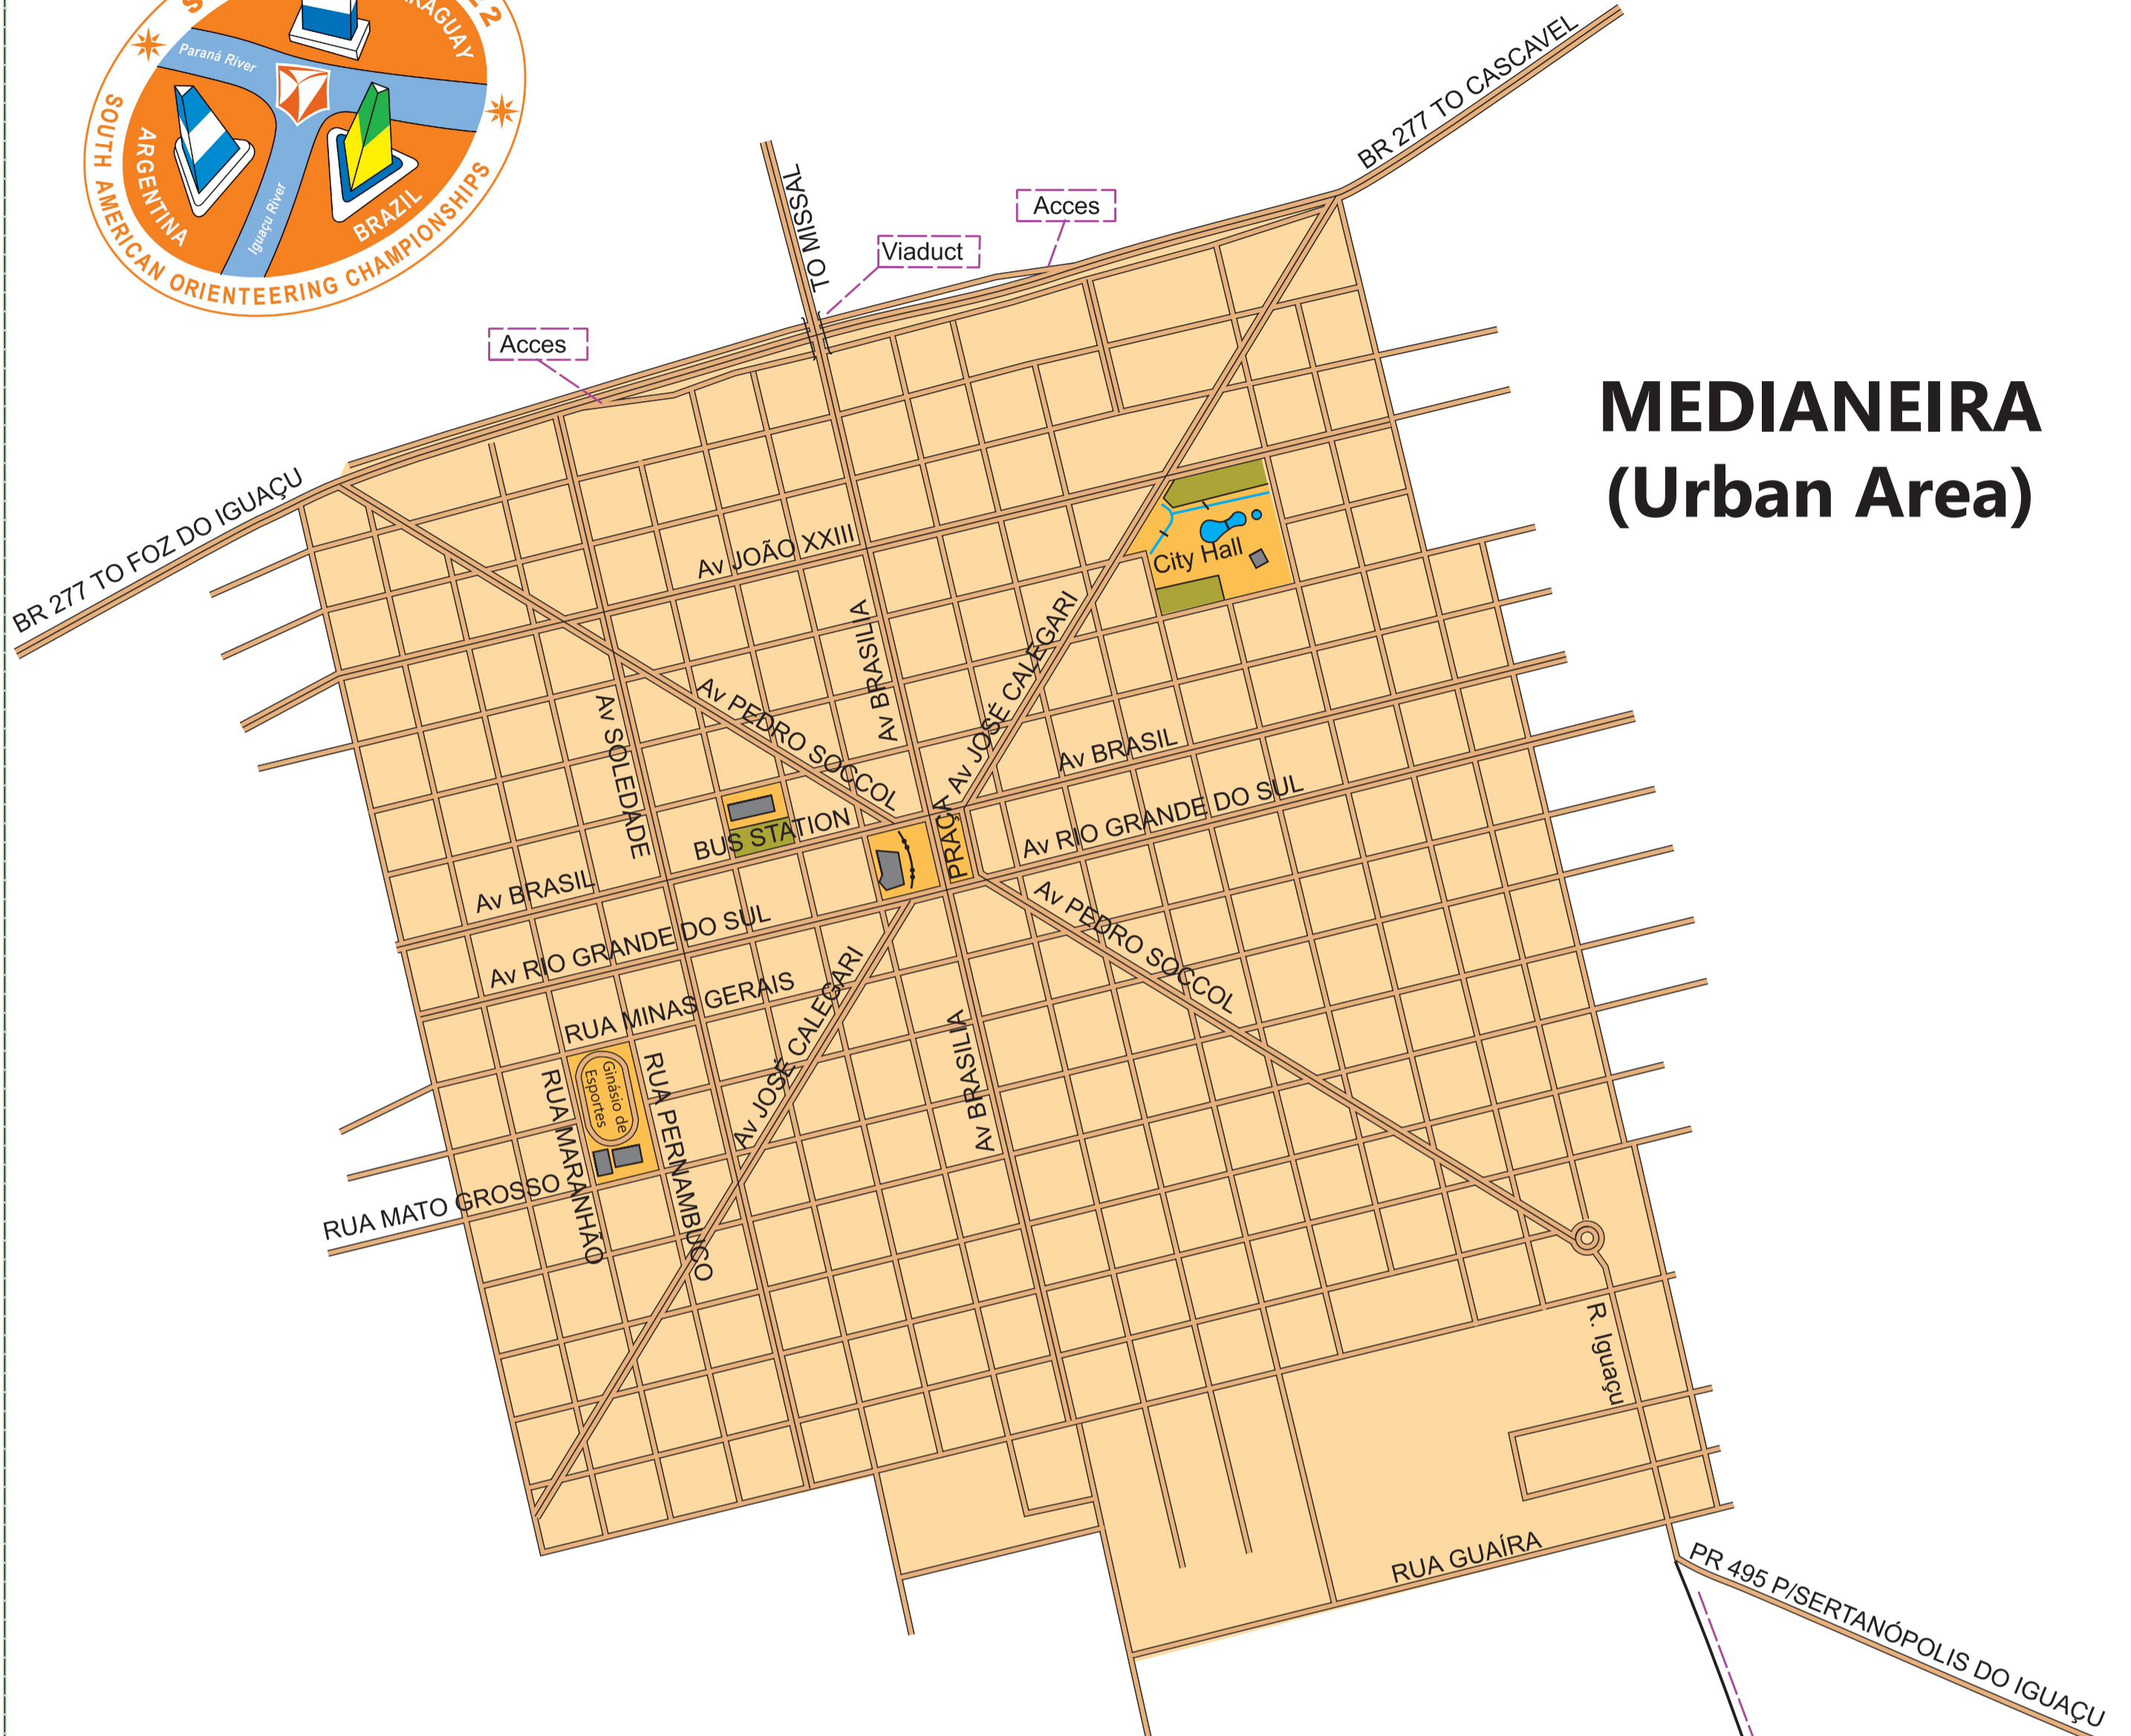

SKETCH - LONG COURSES - SAOC 2022 - MEDIANEIRA

NOT IN SCALE

MEDIANEIRA (Urban Area)

DISTANCES:

- FOZ DO IGUAÇU TO MEDIANEIRA: 50 KM
- CASCAVEL TO MEDIANEIRA: 80 Km

Sun and Gold Route
(Rota Sol e Ouro)

Warm Up start,
go till the finish and
you will reach the
general SAOC Master
and Open start

LINHA SOL E OURO
(Sun and Gold Line)
(Master and Open Assembly Area)
4,3 Km from
Medianeira Central Square

Start Elites WRE

Chacarà
do Taxinha

Warm Up
Quarentine
All Elite Classes ONLY
M21/M20/M18/M16
W21/W20/W18/W16

Rural road - 1.500m

Camino Rural - 550m

Camino Rural - 850m